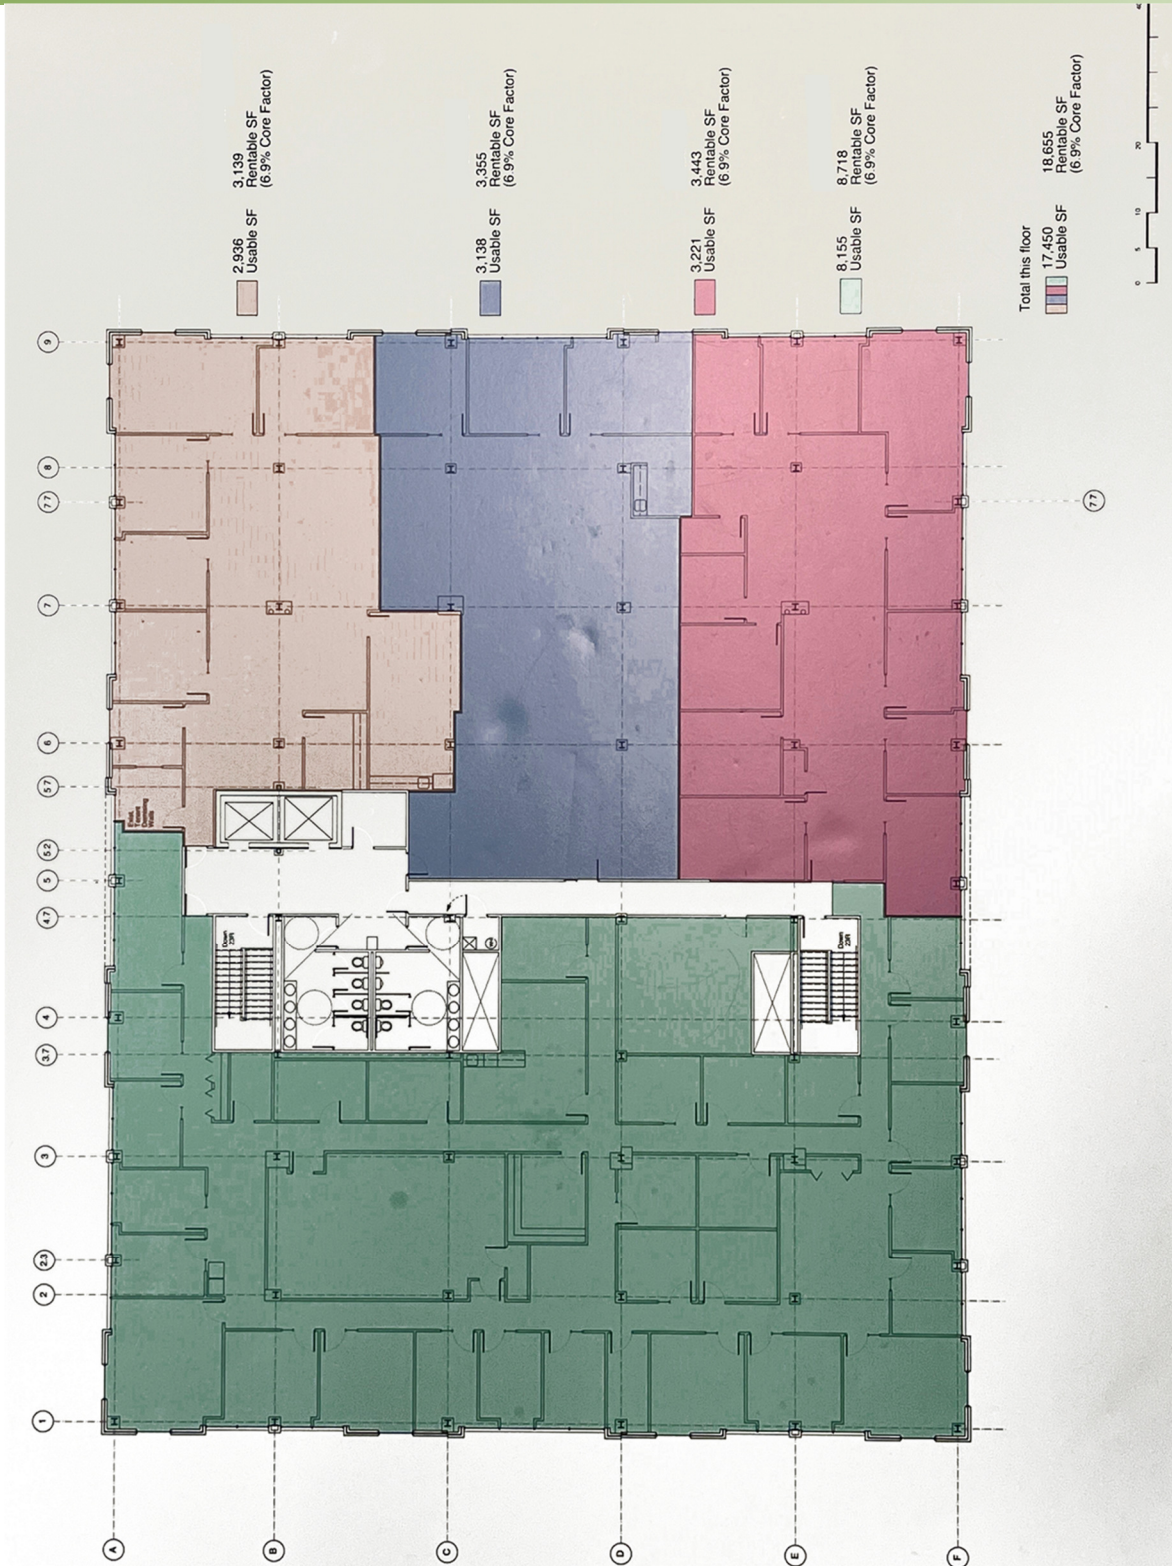

FLOOR PLAN—3rd

MacRo LTD.
COMMERCIAL REAL ESTATE™

FOR LEASE 64 Thomas Johnson Drive, Frederick, MD

Disclaimer: Information obtained from sources deemed to be reliable. However, we make no guarantee, warranty or representation. Information, prices, and other data may change without notice.